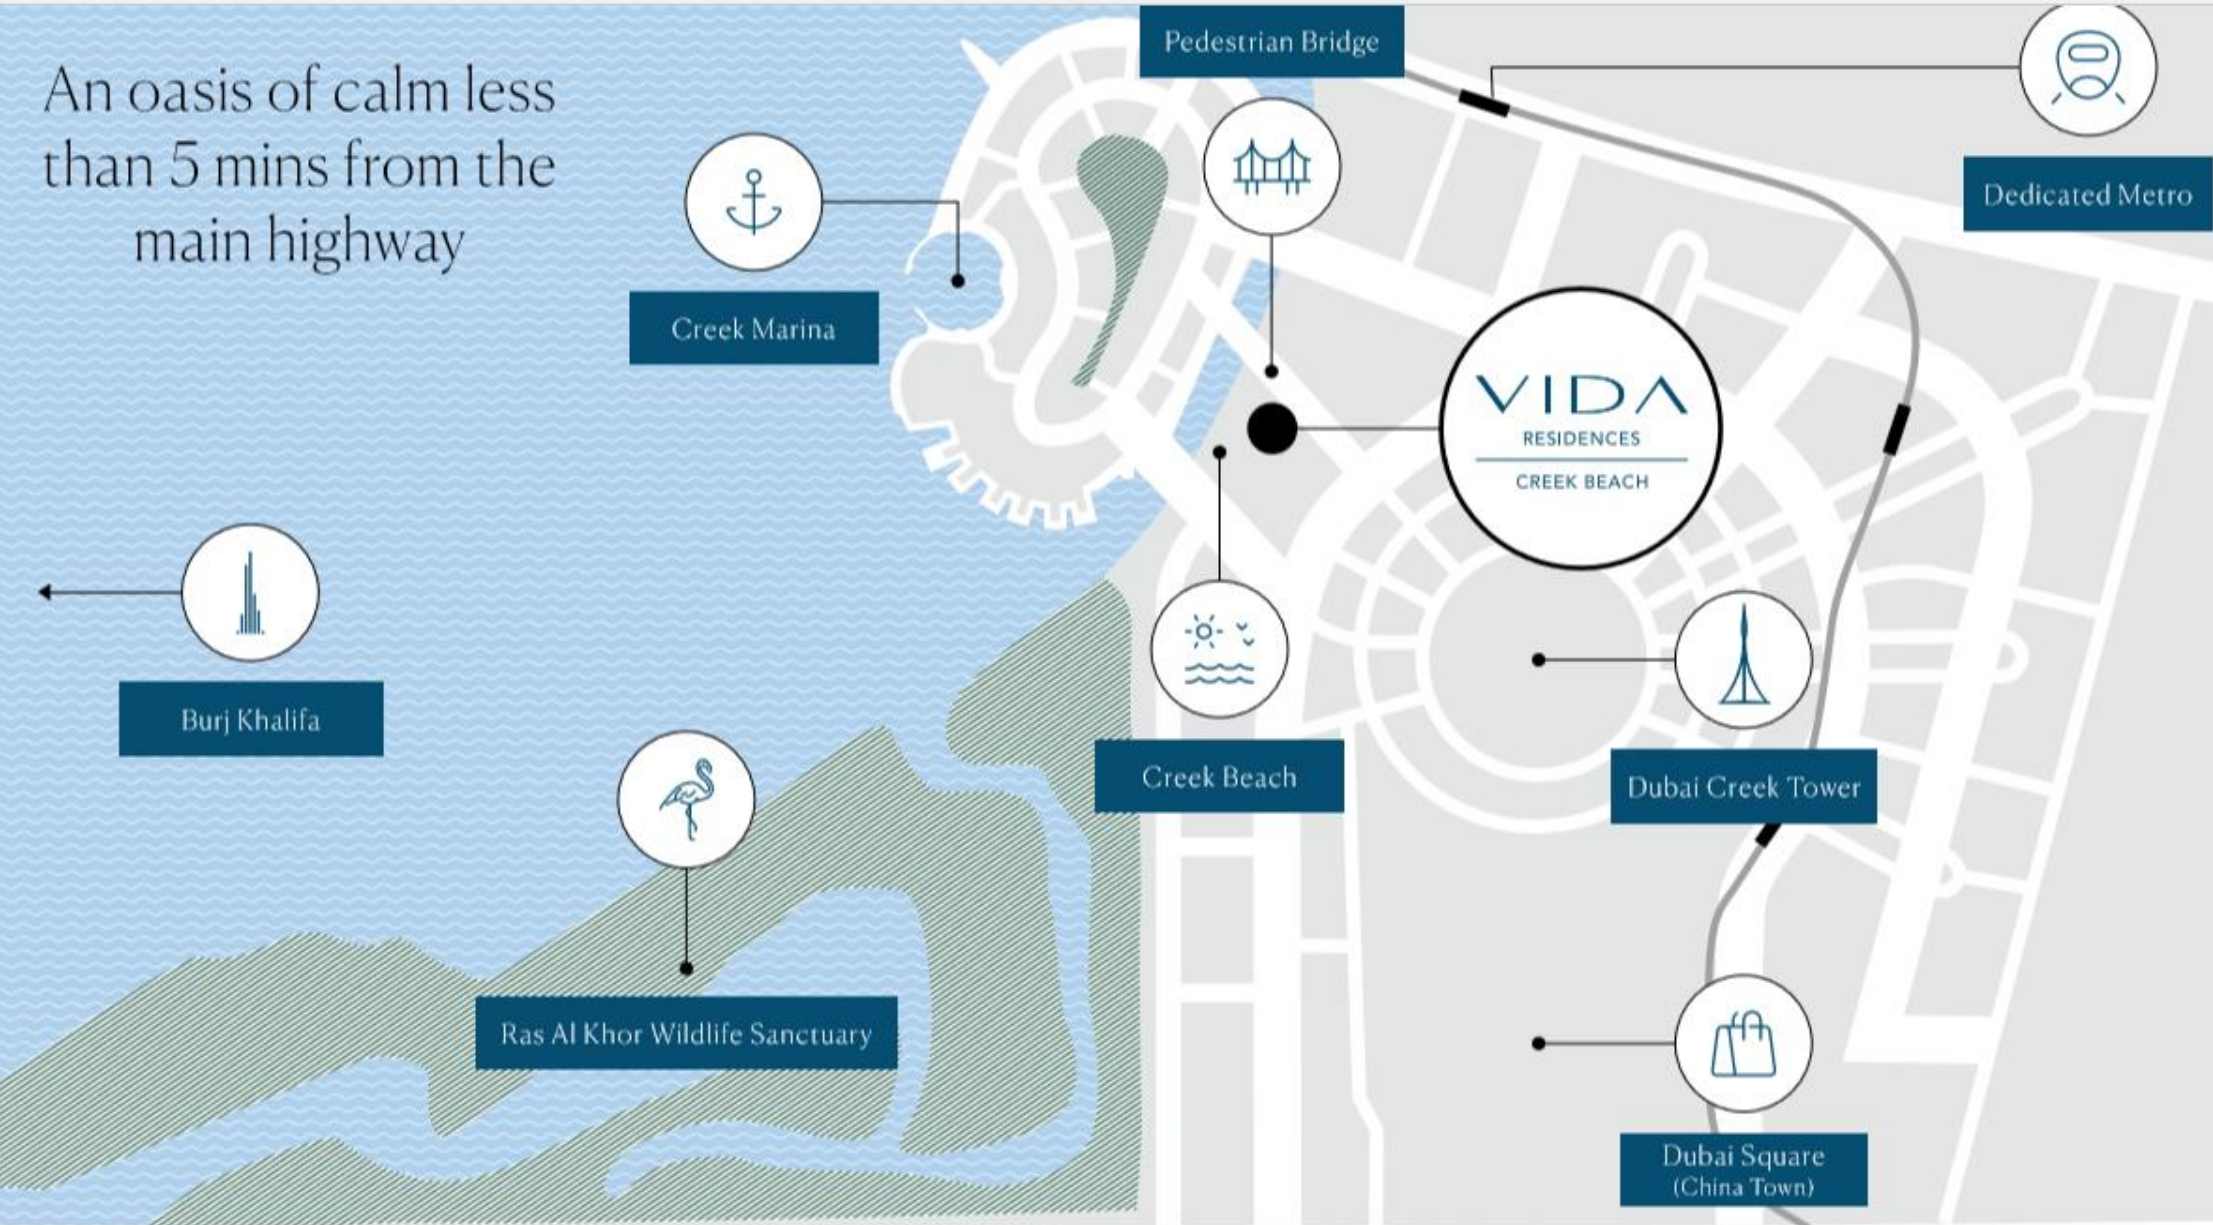

VIDA  
RESIDENCES  
CREEK BEACH

VIDA  
CREEK BEACH

---

# VIDA CREEK

# Location

An oasis of calm less than 5 mins from the main highway

- Unique investment opportunity
  - Only high rise in Creek beach
  - 360 degree views
  - Branded residences
  - High capital appreciation
-