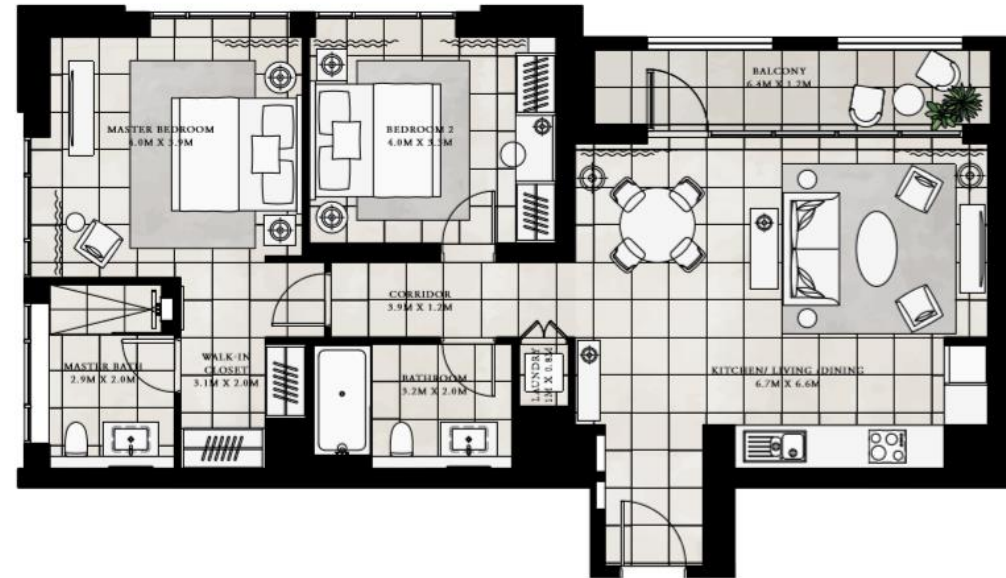

## Interiors

## 2 bed Dubai Creek and Downtown Skyline

- 2 bed : (1184 Sqft)

Full floor offering: 2 units of 3  
beds: 3950 Sqft: 360 degree view